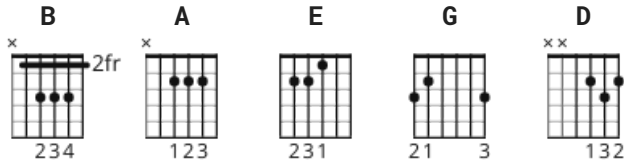

Wild Hearts Chords by Keith Urban

Difficulty: beginner

Tuning: E A D G B E

CHORDS

SONG: WILD HEARTS

ARTIST: KEITH URBAN

VIDEO: <https://youtu.be/4nncpnXPZjY>

TAB BY: DON CZARSKI

EMAIL: GUITARZAN7@HOTMAIL.COM

WILD HEARTS KEITH URBAN

CAPO: NONE

INTRO:

B
E -----
B -----
G -----
D -4-1---
A -----2-
E -----

VERSE:

B **A**
Saw the man in black, spotlight in the air
E **B**
Heard a thousand screams, I saw my daddy stare